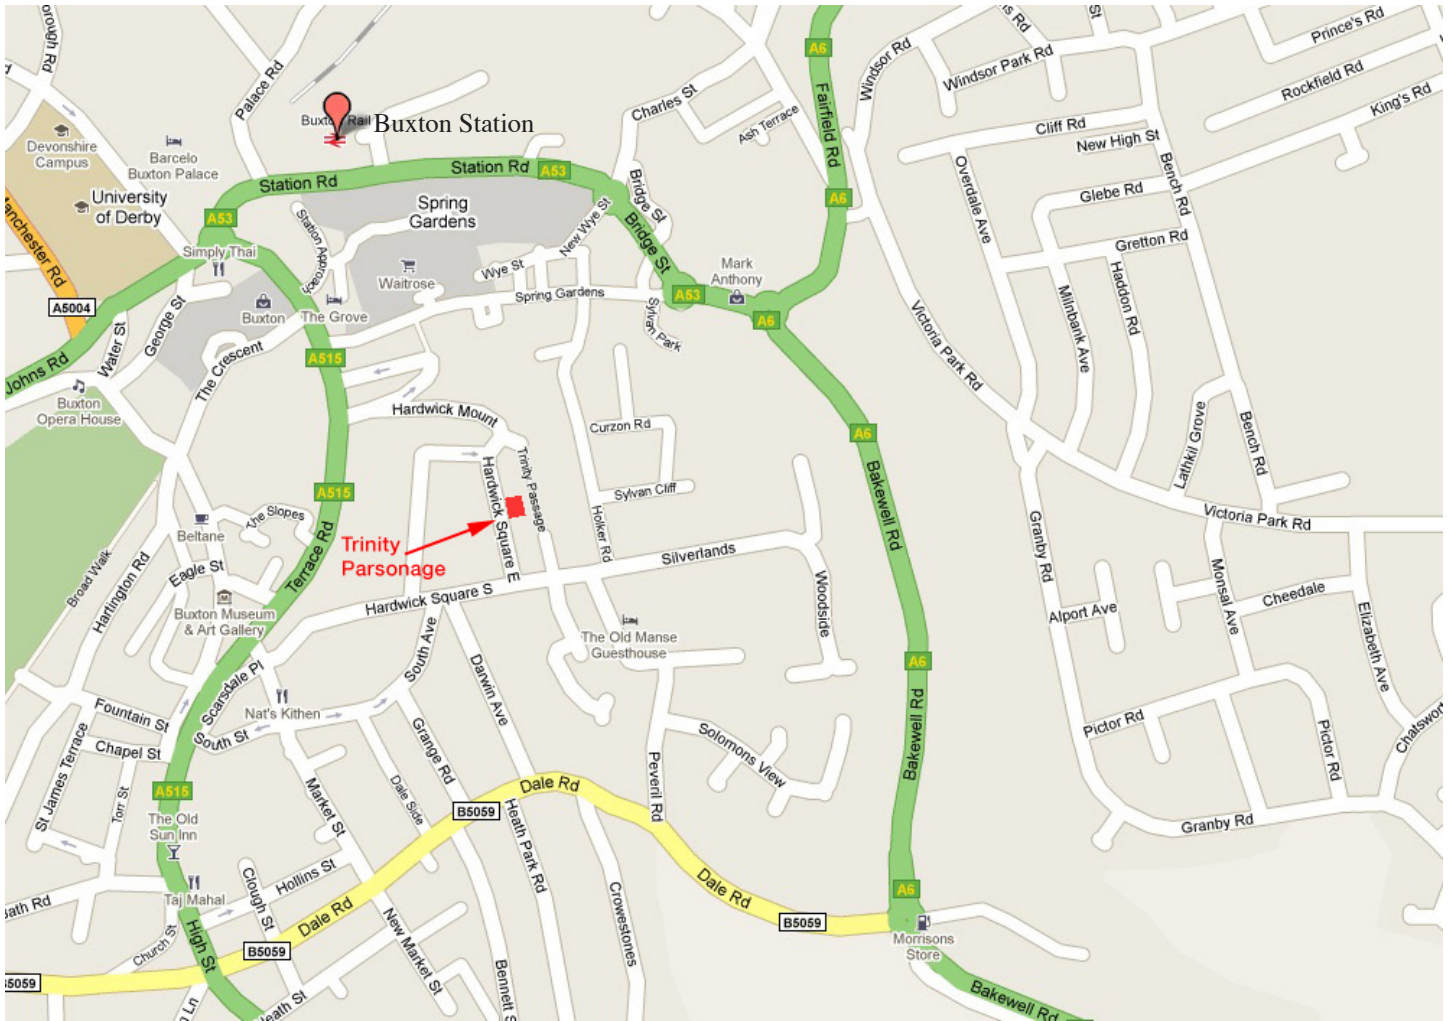

HOW TO FIND US

Please note: some SatNavs direct you to Trinity Passage, which is *behind* us.
We are at Trinity Parsonage on Hardwick Square East